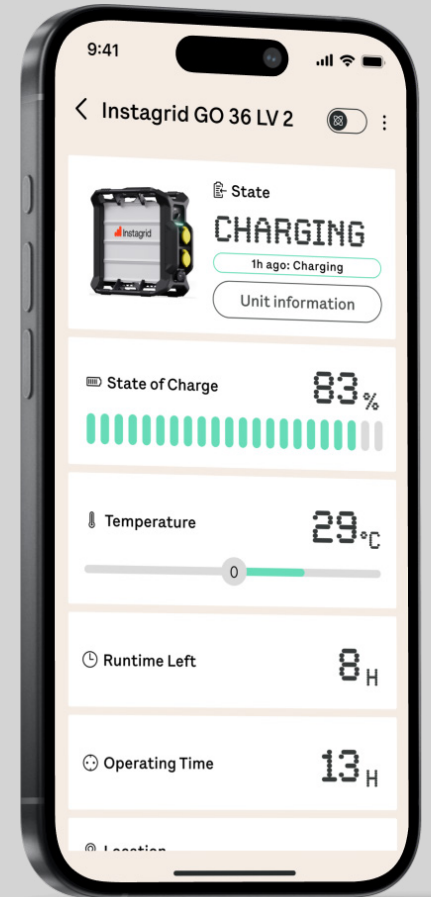

Location

Monitor the real-time location of your Instagrid product(s) to keep track of them and to prevent theft.

In-depth unit information

Monitor run-time, state of charge, temperature, and location of Instagrid product(s).

Fleet Management

Fully-connected experience to enhance convenience, data accessibility and safety.

Quick overview

The status of all your Instagrid products at a glance.

Statistics

Aggregated data about your fleet. Keep track of your energy consumption and sustainability metrics.