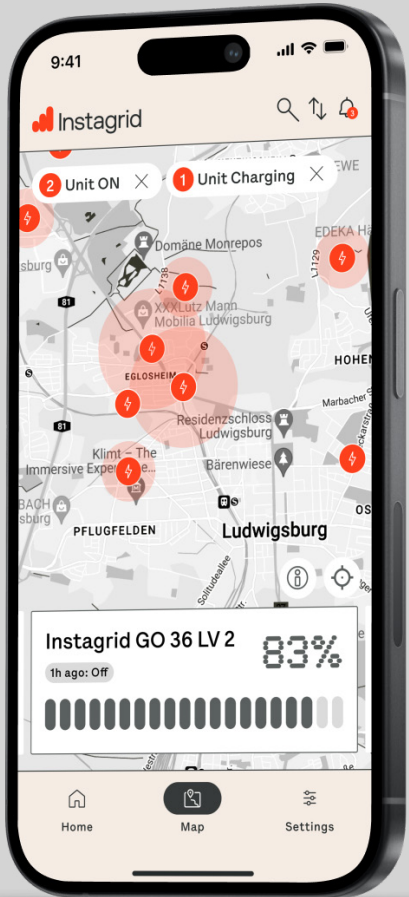

Location

Monitor the real-time location of your Instagrid product(s) to keep track of them and to prevent theft.

In-depth unit information

Monitor run-time, state of charge, temperature, and location of Instagrid product(s).

Fleet Management

Fully-connected experience to enhance convenience, data accessibility and safety.

Quick overview

The status of all your Instagrid products at a glance.

Statistics

Aggregated data about your fleet. Keep track of your energy consumption and sustainability metrics.